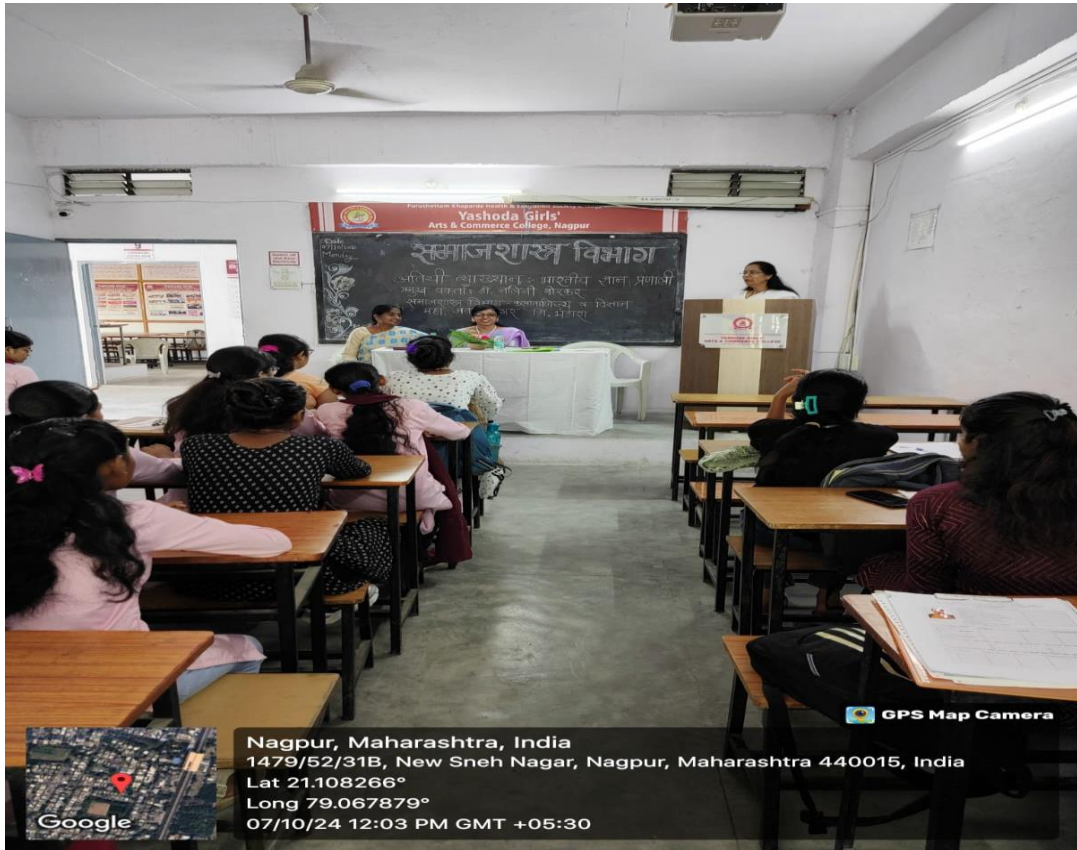

**YASHODA GIRLS'
ARTS & COMMERCE COLLEGE
SNEH NAGAR, NAGPUR**

DEPARTMENT OF SOCIOLOGY

SESSION- 2024-2025

GUEST LECTURE ON IKS

GUEST – DR. NALINI BORKAR HOD SOC. JAWAHARNAGAR BHANDARA

GUEST LECTURE ON IKS

GUEST – DR. NALINI BORKAR HOD SOC. JAWAHARNAGAR BHANDARA