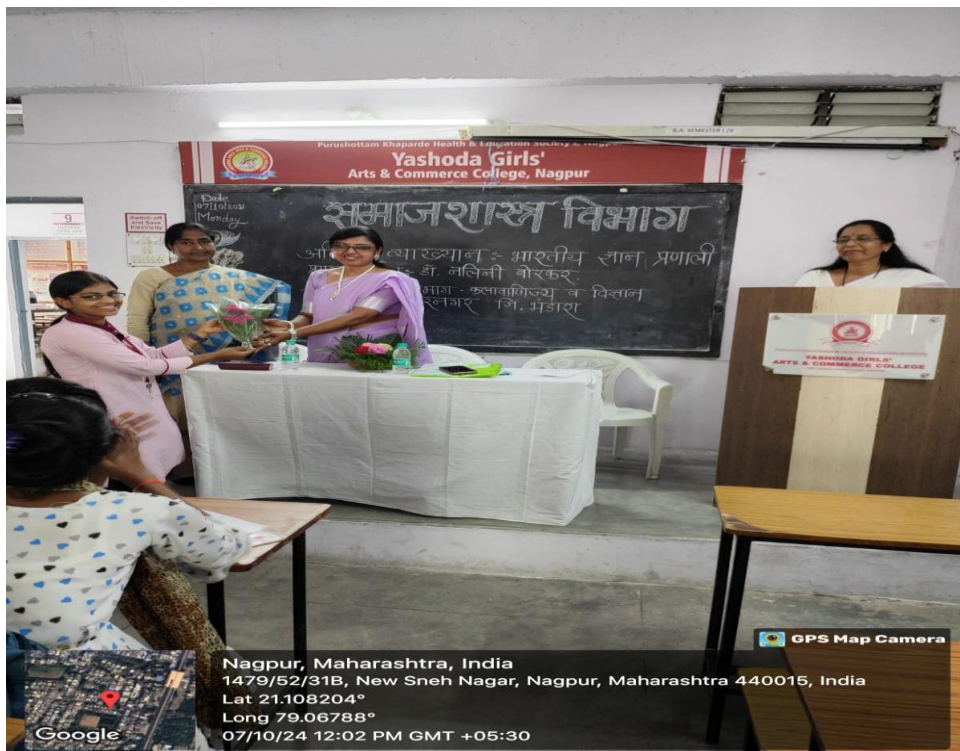

**YASHODA GIRLS'
ARTS & COMMERCE COLLEGE
SNEH NAGAR, NAGPUR**

DEPARTMENT OF SOCIOLOGY

SESSION- 2024-2025

GUEST LECTURE ON IKS

GUEST – DR. NALINI BORKAR HOD SOC. JAWAHARNAGAR BHANDARA

GUEST LECTURE ON IKS

GUEST – DR. NALINI BORKAR HOD SOC. JAWAHARNAGAR BHANDARA