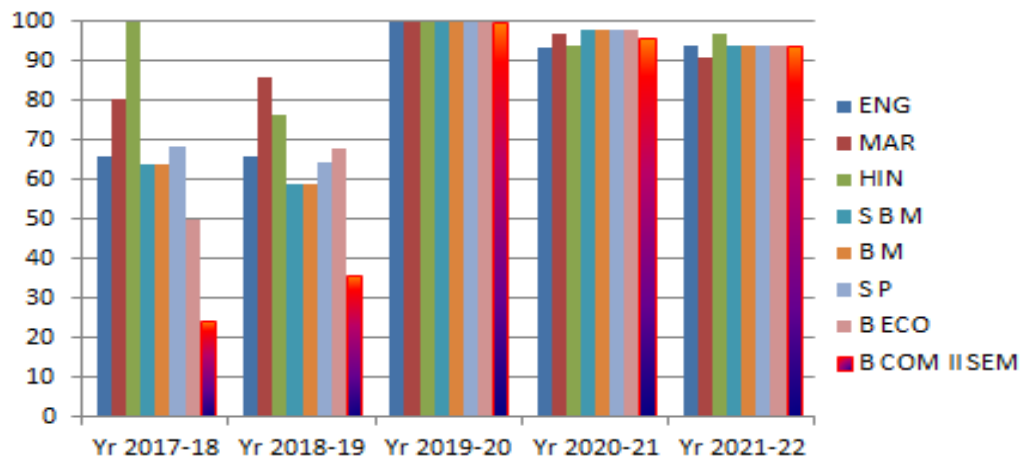

RESULT ANALYSIS

Subject wise University Examination Results (%)- B. Com. Semester - II

Subject wise University Examination Results (%)- B. Com. Semester - II

Semester II	2017-18 Semester	2018-19 Semester	2019-20 Semester	2020-21 Semester	2021-22 Semester
SUBJECT	Result (%)	Result (%)	Result (%)	Result (%)	Result (%)
ENGLISH	66.00	66.07	100.00	93.48	94.03
MAR/HIN	80.43/100.00	86.00/76.19	100.00/100.00	96.67/93.75	90.91/97.06
S B M	47.97	57.14	100.00	97.83	94.03
B M	63.64	58.93	100.00	97.83	94.03
S P	68.18	64.29	100.00	97.83	94.03
B Eco	50.00	67.86	100.00	97.83	94.03
B Com Semester II	24.24	35.71	100.00	95.65	94.03

Subject wise University Examination Results (%)- B. Com. Semester - II

Subject wise University Examination Results - B. Com. Semester - IV

Year / Semester	2017-18 Year	2018-19 Semester	2019-20 Semester	2020-21 Semester	2021-22 Semester
SUBJECT	Result (%)	Result (%)	Result (%)	Result (%)	Result (%)
ENGLISH	55.00	37.00	100.00	96.30	97.30
MAR/HIN	83.33/100.00	100.00/100.00	100.00/100.00	100.00/92.59	96.30/100.00
F Ac	50.00	53.19	100.00	94.44	97.30
S Dev	80.00	70.45	100.00	96.30	97.30
I T	50.00	50.00	100.00	96.30	97.30
M Eco	70.00	91.11	100.00	96.30	97.30
B Com Semester IV	40.00	22.72	100.00	94.44	97.30